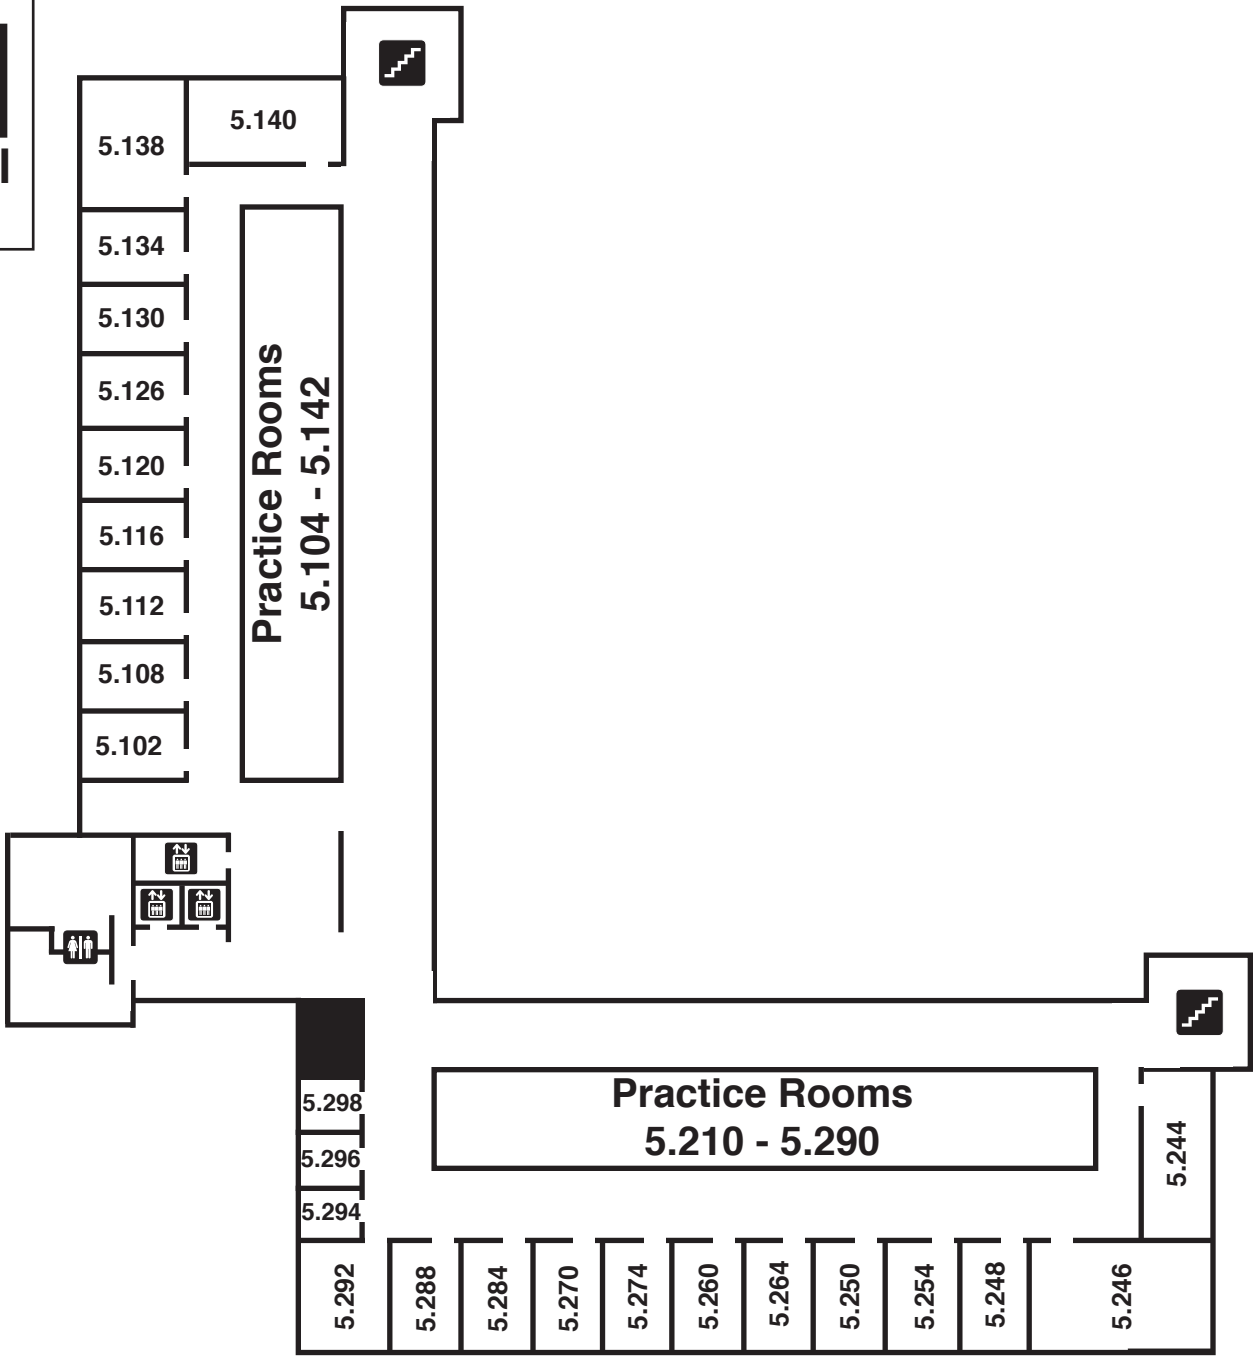

2

MRH

Music Recital Hall

Mezzanine

Performing Arts Center (PAC)

Mirror Room PAC 3.412 ▼

Green Conference Room PAC 3.614 ►

3

MRH

Music Recital Hall

4

MRH
Music Recital Hall

5

MRH
Music Recital Hall

6

MRH