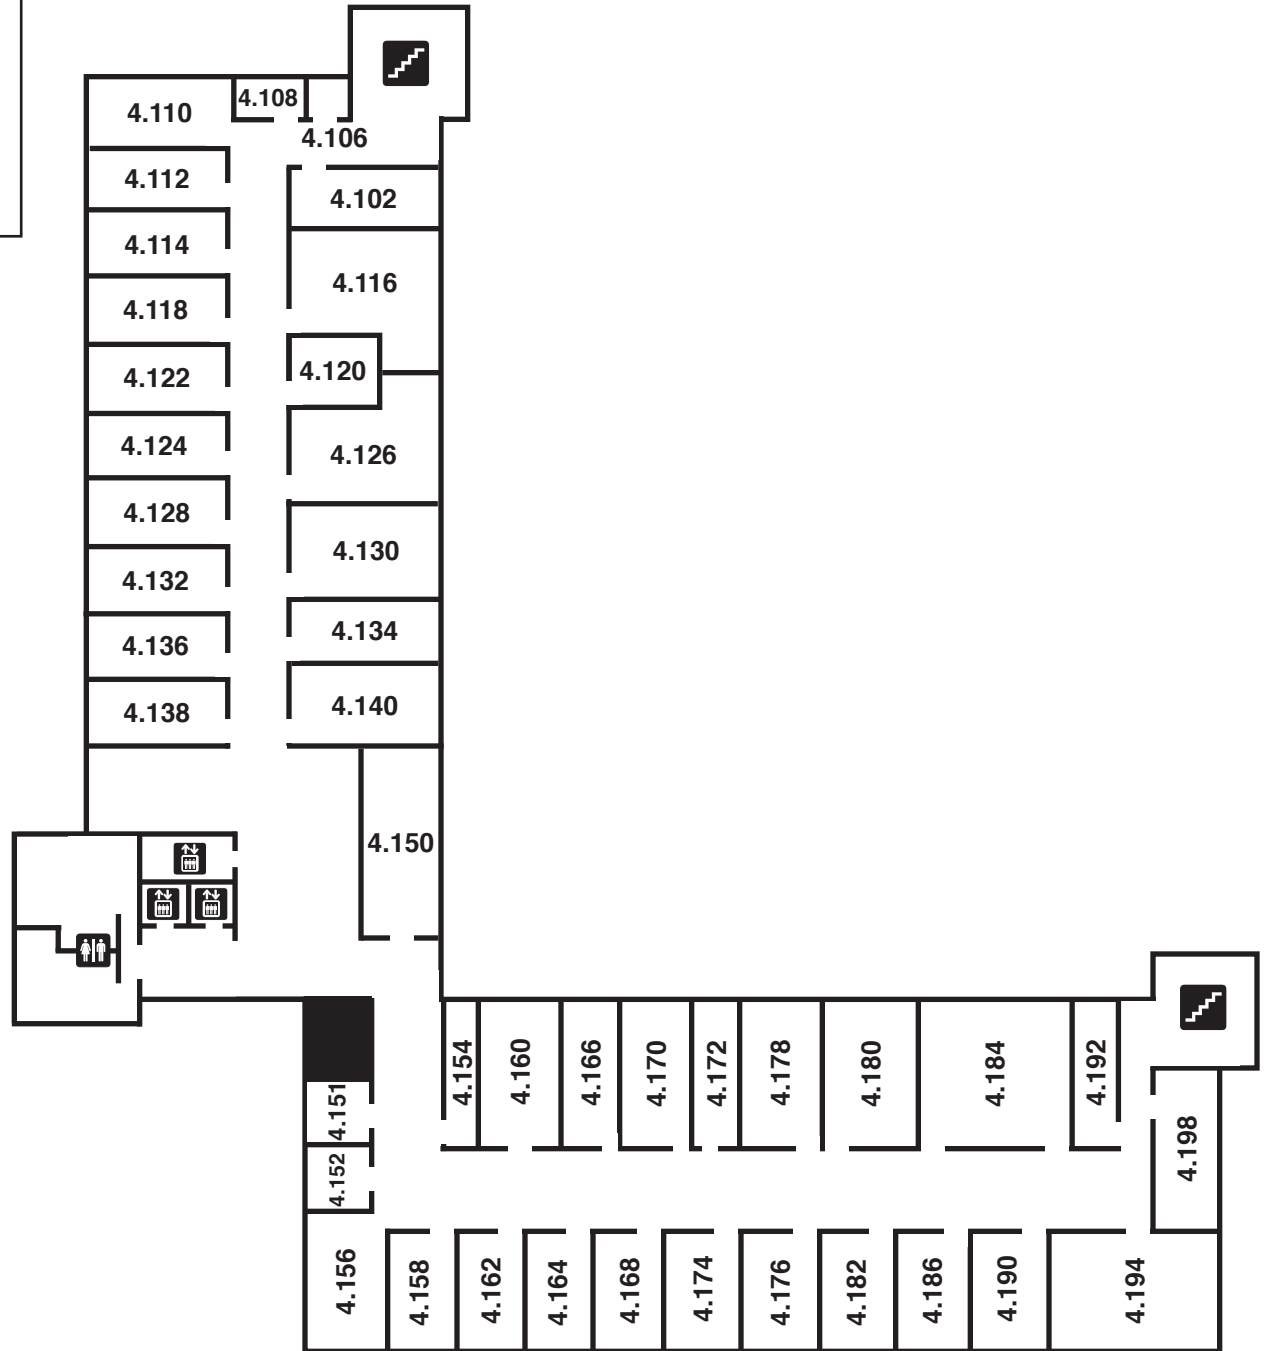

2

MRH

Music Recital Hall

Mezzanine

Performing Arts Center (PAC)

Mirror Room PAC 3.412 ▼

Green Conference Room PAC 3.614 ►

3

MRH

Music Recital Hall

4

MRH
Music Recital Hall

5

MRH
Music Recital Hall

6

MRH